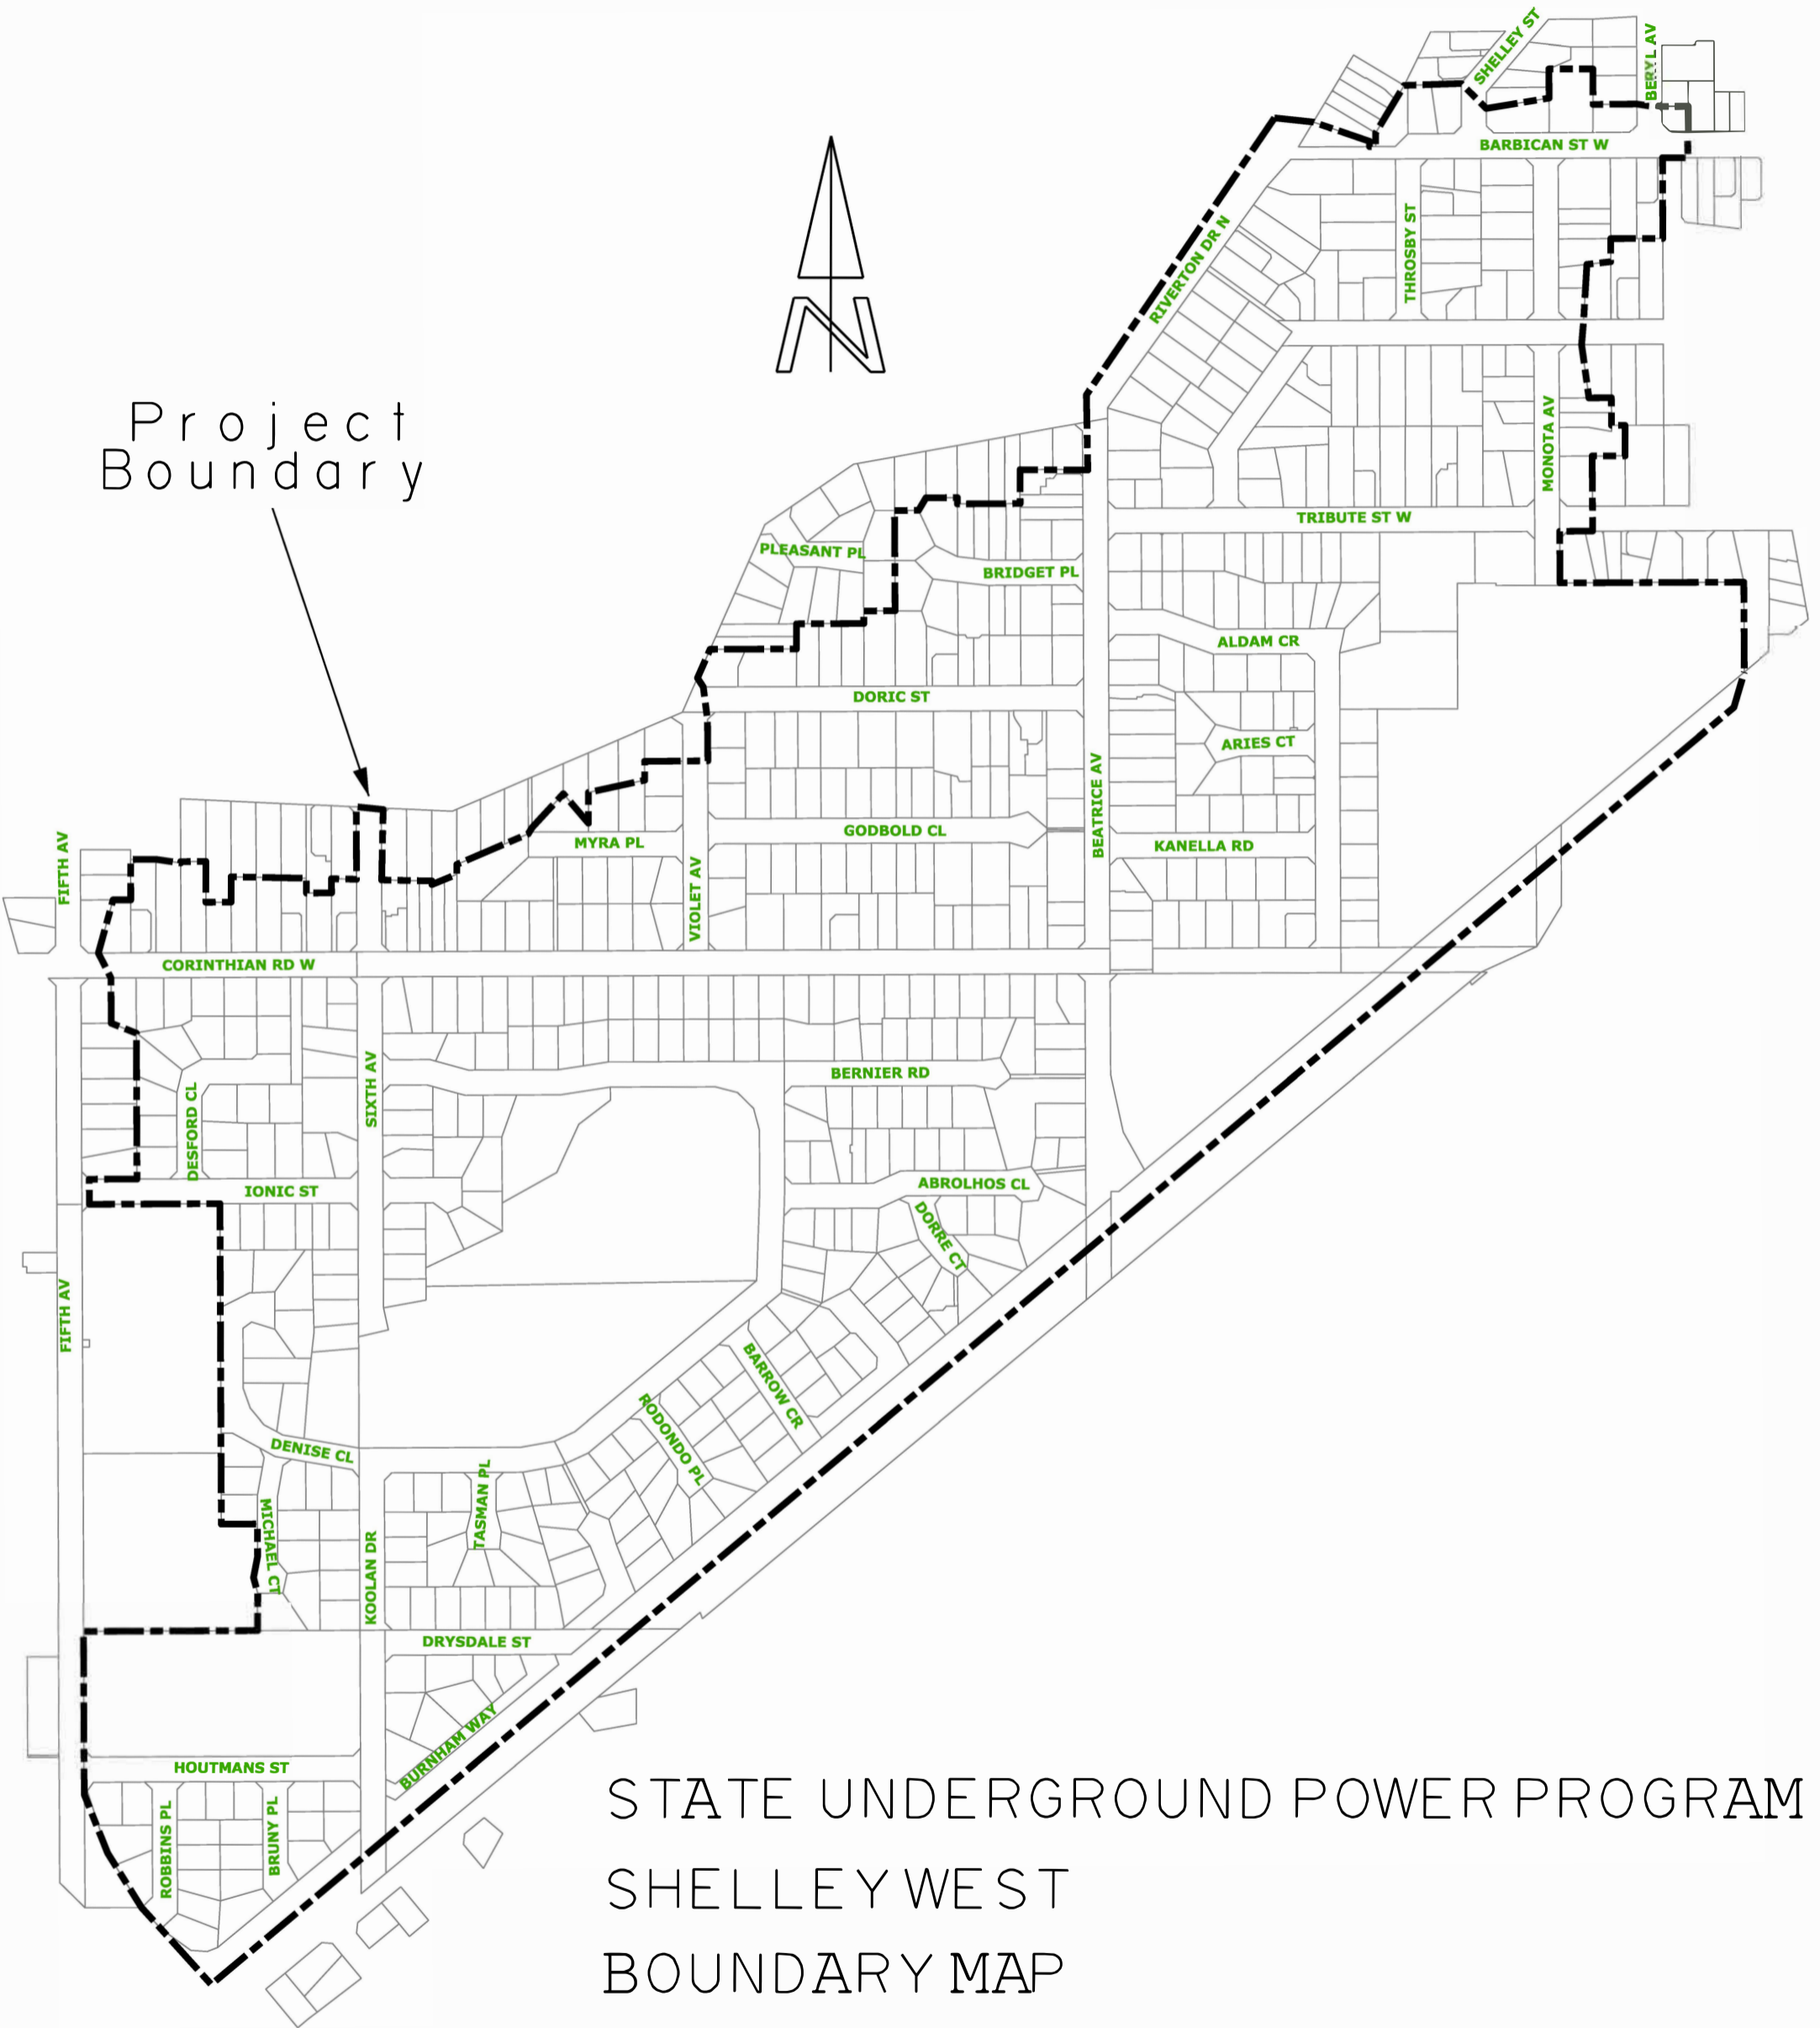

Project  
Boundary

STATE UNDERGROUND POWER PROGRAM  
SHELLEY WEST  
BOUNDARY MAP